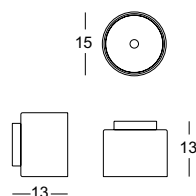

**231,00**

ROUND PP GLASS

0250PP04BLAL

1 x MAX 42W G9 alo. ENERGY SAVER

04

BL

**210,00**

0250PP04RSAL